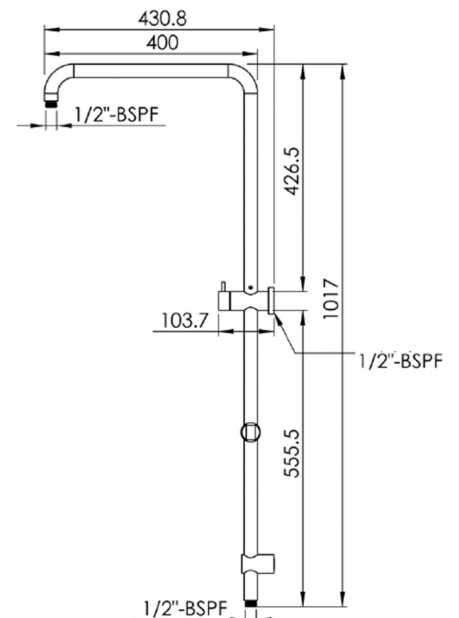

Proudly imported and distributed by

Gro Agencies Pty Ltd

Unit 2 / 37 Howe St, Osborne Park, WA, 6017

P 08 9446 3288 E info@groagencies.com.au W www.groagencies.com.au

gro
agencies