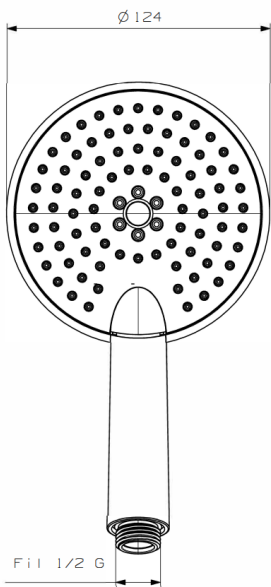

Proudly imported and distributed by

Gro Agencies Pty Ltd

Unit 2 / 37 Howe St, Osborne Park, WA, 6017

P 08 9446 3288 E info@groagencies.com.au W www.groagencies.com.au

gro
agencies