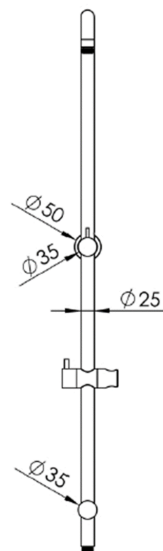

Proudly imported and distributed by

Gro Agencies Pty Ltd

Unit 2 / 37 Howe St, Osborne Park, WA, 6017

P 08 9446 3288 E info@groagencies.com.au W www.groagencies.com.au

gro
agencies